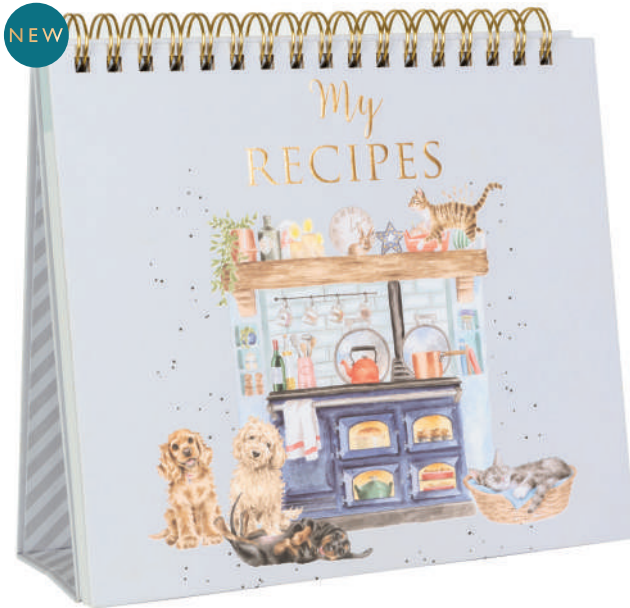

This beautifully illustrated standing recipe book would make a wonderful addition to any kitchen or a great gift for a foodie. Filled with a variety of popular animal designs and featuring plenty of pages to write down recipes, a conversion and cooking method page and a handy pocket at the back. The book has a brushed gold spiral flip top design and built in stand that folds away for easy storage.

Printed on sustainably sourced textured board from responsibly managed forests. Gold foil lettering on cover and tabs inside. 240mm x 210mm x 25mm. Plastic free packaging. Sold in multiples of six.

RRP £15.00 00625

RCPB001 Recipe Book