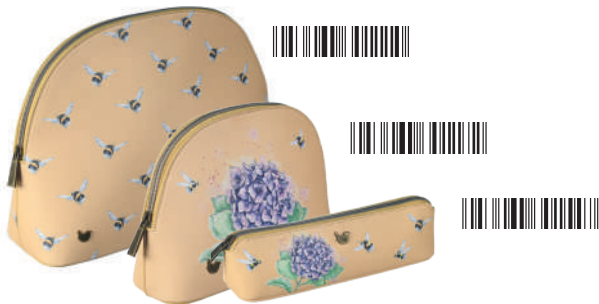

CMBL004 'Flight of the Bumblebee' Large
CMBM004 'Hydrangea' Medium
CMBS004 'Flight of the Bumblebee' Brush Bag/Pencil Case