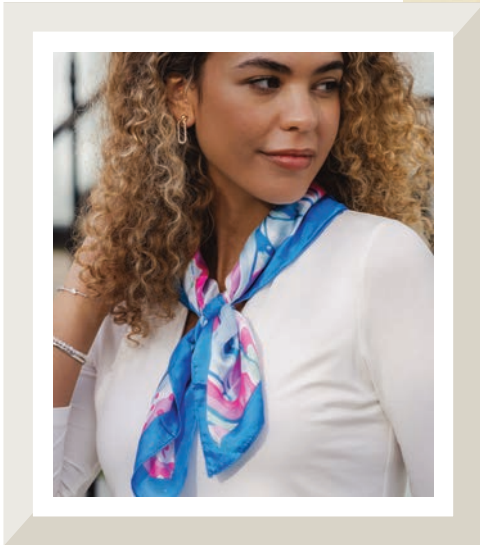

SQUARE SCARVES

SC1742