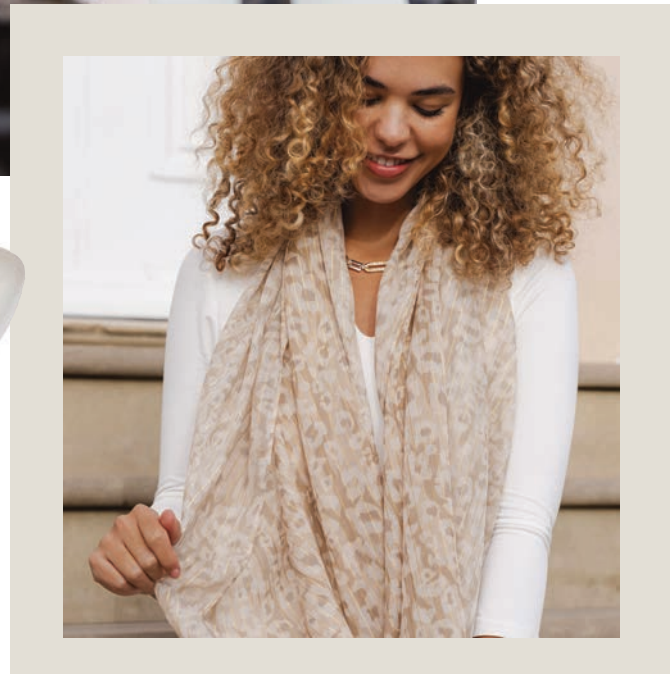

SC1721PURPLE

Scarves cost £5.95 each, unless stated

SCARVES

SC1749RED

SC1749ORANGE

SC1749
ORANGE
As worn by
model top right

SC1749NATURAL

Scarves cost £5.95 each