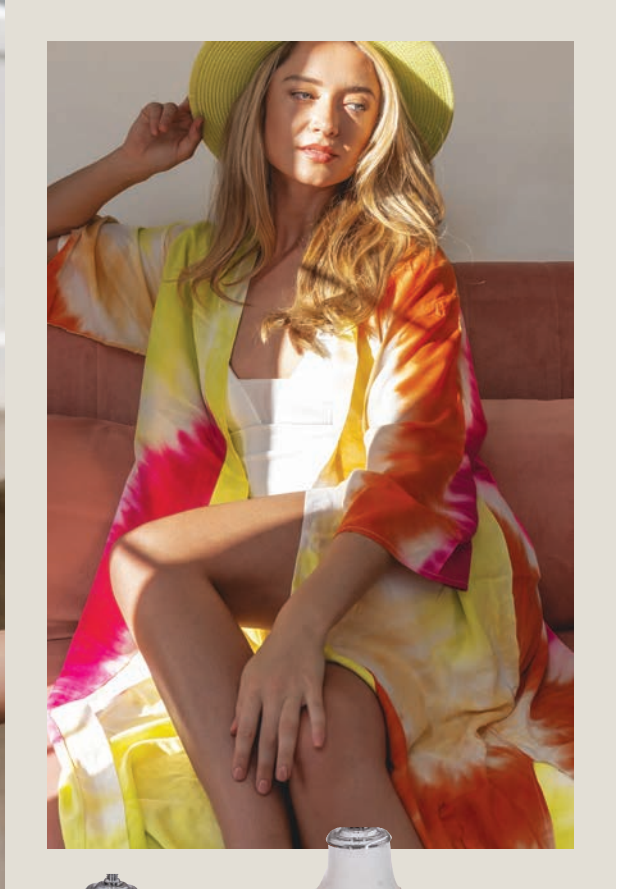

SC1246 £8.95

SC1251 £12.95
HAT51 IBIZA YELLOW
£5.50 each, £11 for a pack of 2

SC1250 £12.95

SC1247 £8.95

100% Viscose.

SC1251 & SC1250 Size: 65cm wide x 120cm long. SC1246 & SC1247 Size: 90cm wide x 90cm long.