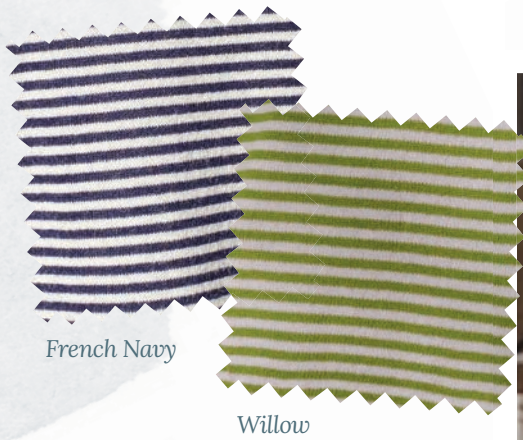

CASHMERE BLEND JUMPERS

A fabulous collection of cashmere blend jumpers, made in Italy, available in a range of beautiful colours.

French Navy

Willow