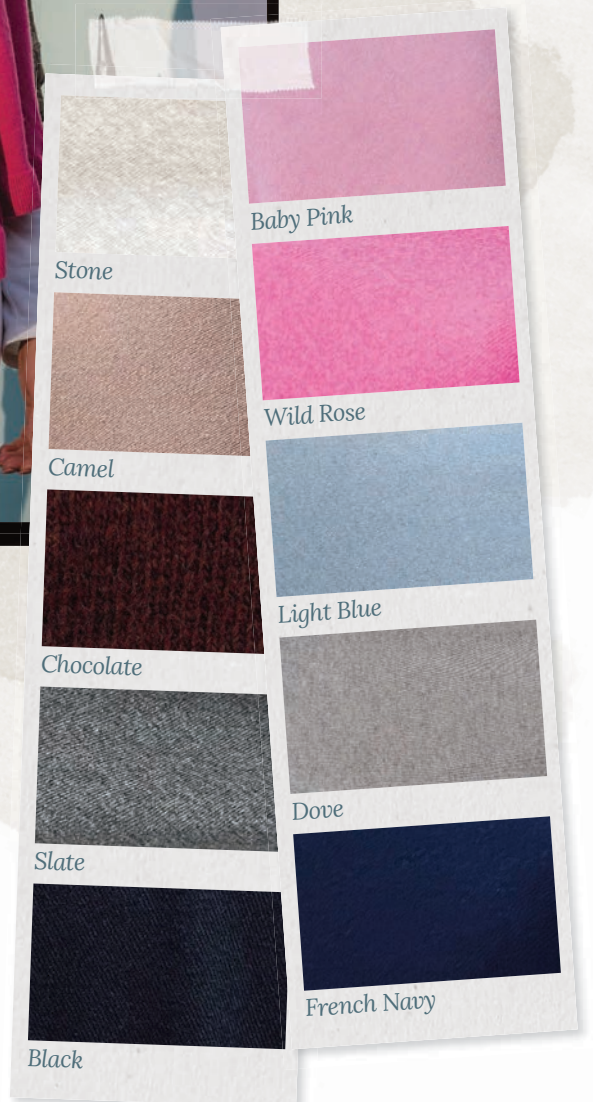

Camel

Mandarin

Grecian Blue

Lipstick

new colours  
added to  
the range

Stone

Baby Pink

Wild Rose