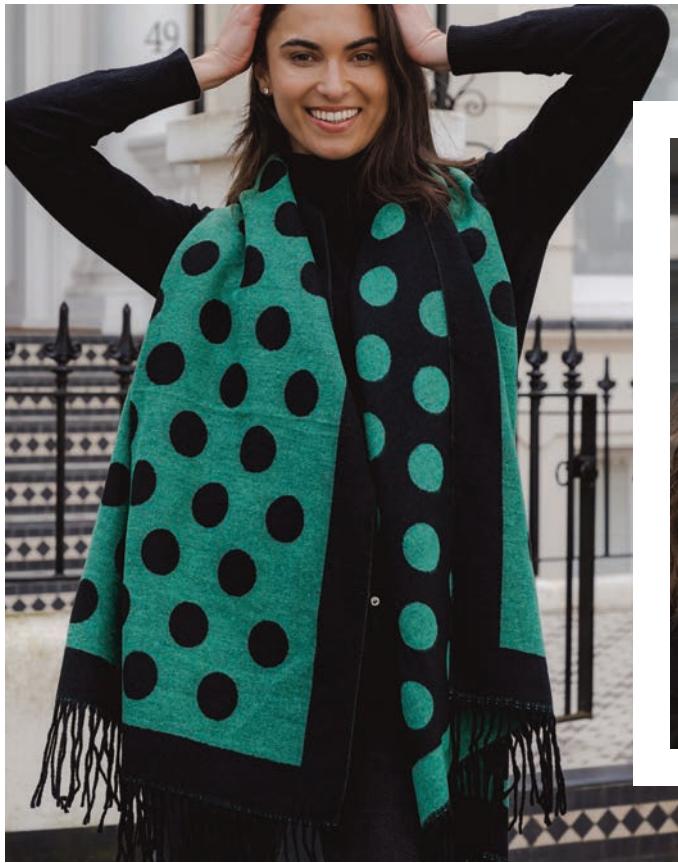

SC907PINK £8.50
As worn by model above

SC1221 £5.50

SC948 £5.50

SC745 £4.95

SC746 £4.95

SCARVES

Scarves cost from £5.95 each

SC918GREEN £8.50