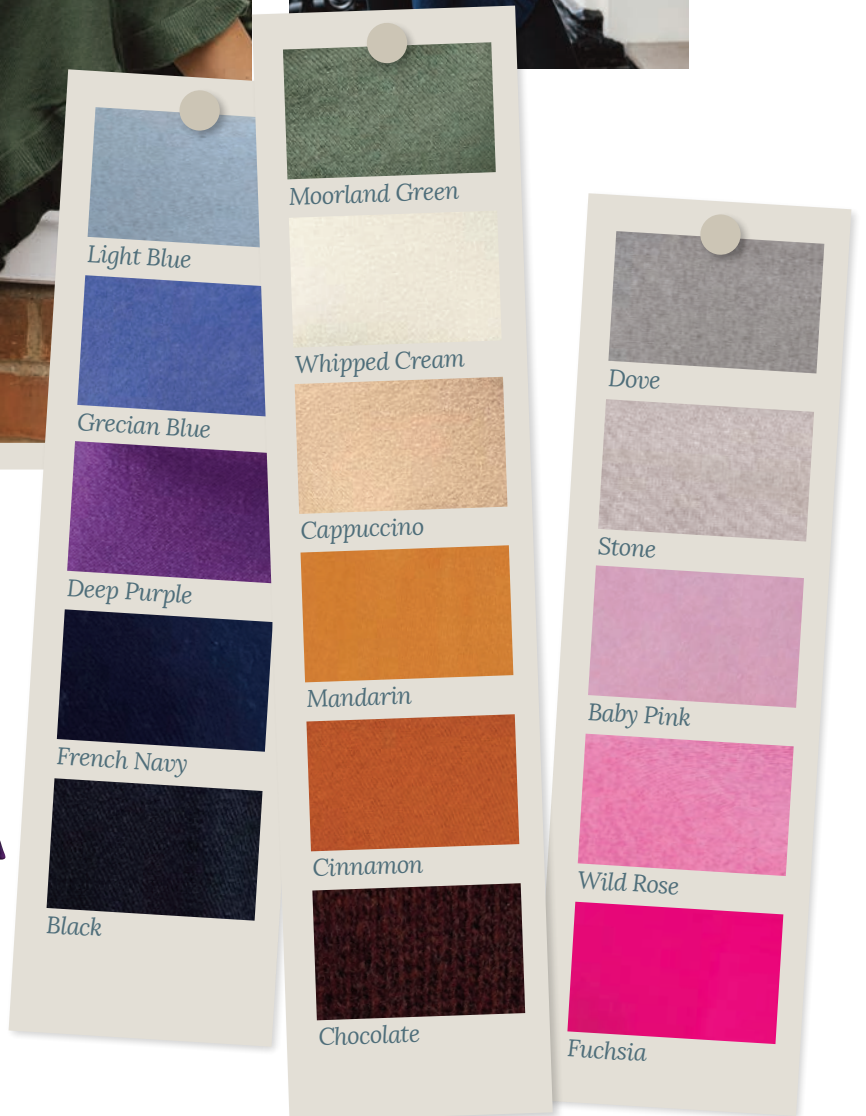

LARA ONE SIZE £19.95

Made from a mix of cashmere, wool, viscose and polyamide

MADE IN ITALY