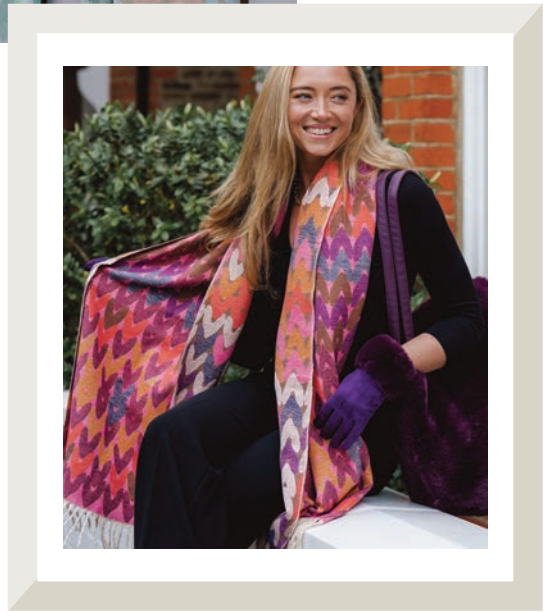

SC1404
NATURAL

SC1404PURPLE
As worn by model
above

SC1404
TEAL

SCARVES

Scarves cost £8.95 each

SC1409GREEN £8.95

SC1377 £8.95
HAT62PINK £9.95
G104PINK £6.95
N1553 £8.00

SC1409ORANGE £8.95
BAG21DEEPPURPLE £12.50
G62DEEPPURPLE £4.95