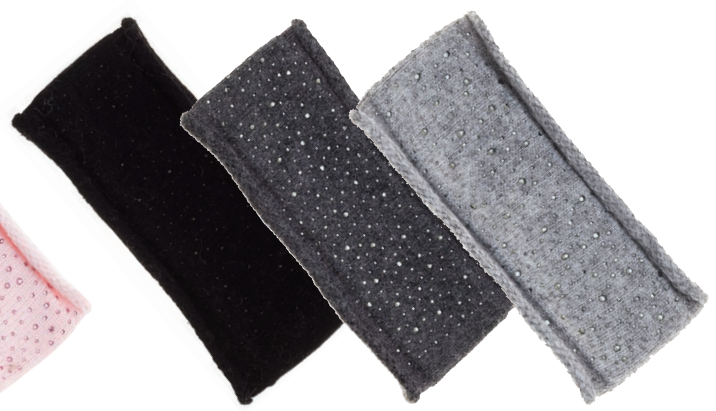

This design is also available in matching hats (HAT14) in the Paris Collection on page 49.

HAT14LILAC

HAT14DOVE

See page 49 for more colourways

HAT14SLATE

HAT41

HAT42

Headbands cost £28.50 pack of 6 assorted, £4.75 each
80% Acrylic, 20% Wool