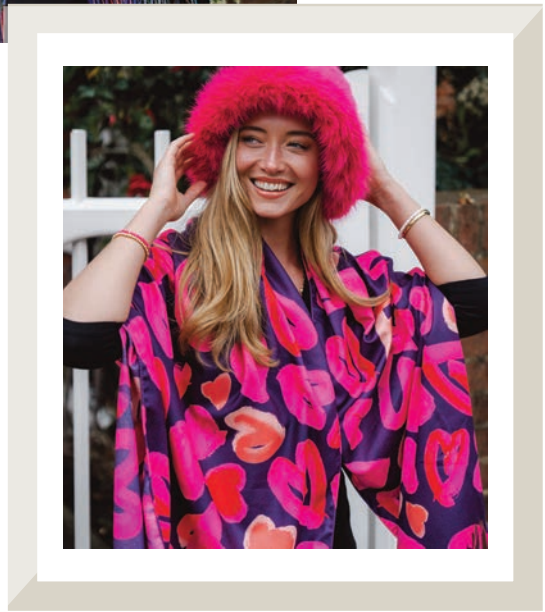

SC919YELLOW
£8.50

SC919GREY
£8.50

SC919FUCHSIA
£8.50

SC910GREEN
£7.95

SCARVES

Scarves cost £5.95 each

SC1421
£5.95

SC1422PINK £5.95
HAT37FUCHSIA £8.50