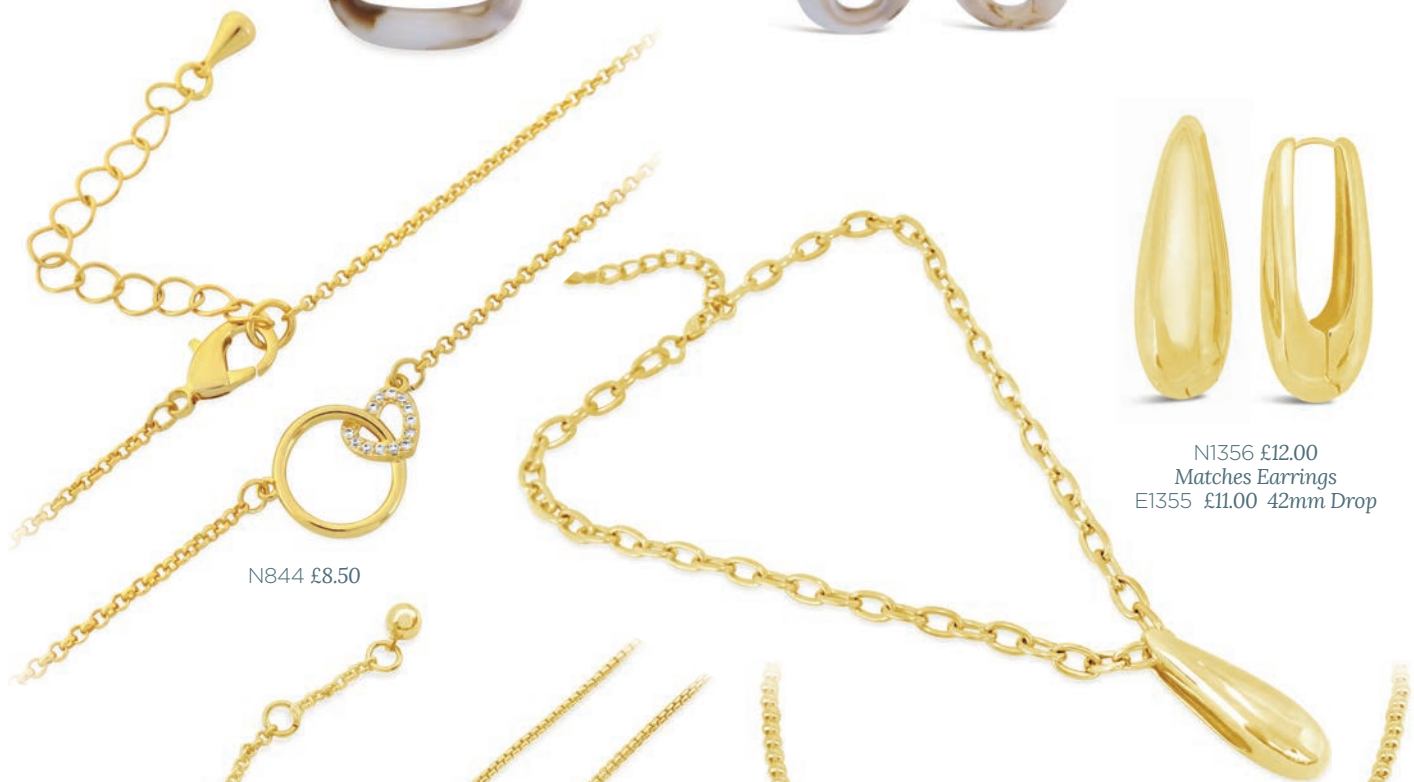

N1285 £8.00 each, £16 pack of 2

N1287 £8.00 each,
£16 pack of 2
Features Semi
Precious Stones

N1285 £8.00 each,
£16 pack of 2
Features Semi
Precious Stones
As shown on model
above left

NECKLACES

FREE presentation box supplied with each style

N1348 £11.00
Matches Ring R1347 £9.00
& Earrings E1346 £11.00 30mm Drop

N858 £12.00 26" Chain
Matches Earrings E857 £10.00
45mm Drop

N1354 £10.00

N1353 £8.00

N832 £14.00

NECKLACES

FREE presentation box supplied with each style

N1367 £14.00
Matching Bracelet B1366 £12.50
& Earrings E1365 £8.00
55mm Drop

N844 £8.50

N1356 £12.00
Matches Earrings
E1355 £11.00 42mm Drop

N1358 £12.00

N1362 £9.50

NECKLACE COLLECTIONS

FREE gift pouch supplied with each style

N1326 £7.50
Matching Bracelet
B1331 £7.00

N1327 £7.50
Matching Bracelet
B1332 £7.00

N1328 £7.50
Matching Bracelet
B1333 £7.00

N1329 £7.50
Matching Bracelet
B1334 £7.00

N1330 £7.50
Matching Bracelet
B1335 £7.00