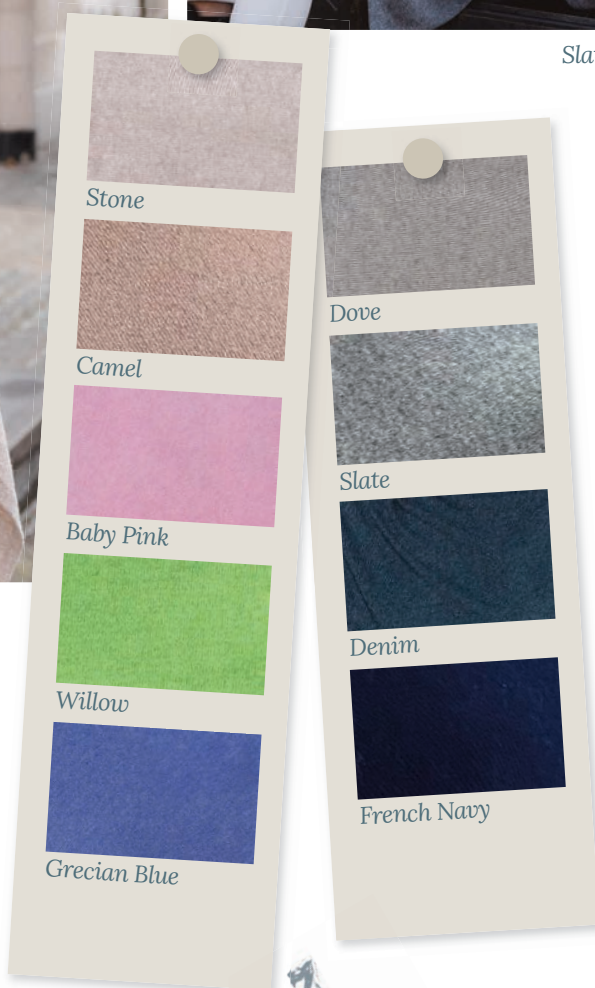

Full colour
range

GRACE ONE SIZE £28.00

Made from a mix of cashmere, wool, viscose and polyamide

MADE IN ITALY