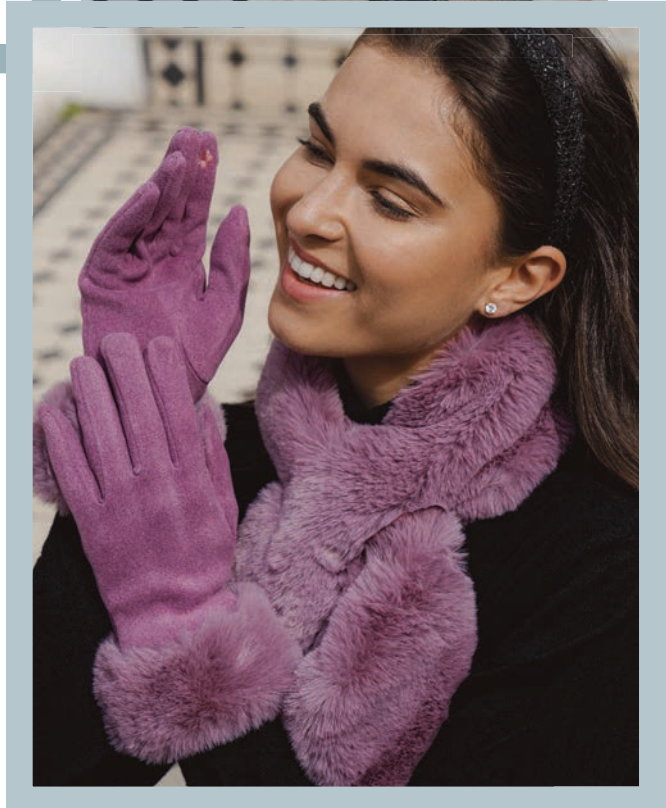

# GLOVES

All gloves have touchscreen index fingers

G5NUTMEG £3.95, SC917CREAM £6.50

G5FRENCHPINK £3.95  
SC924 £5.95

G62TEAL £4.75

G62HEATHER £4.75  
SC806HEATHER £4.95