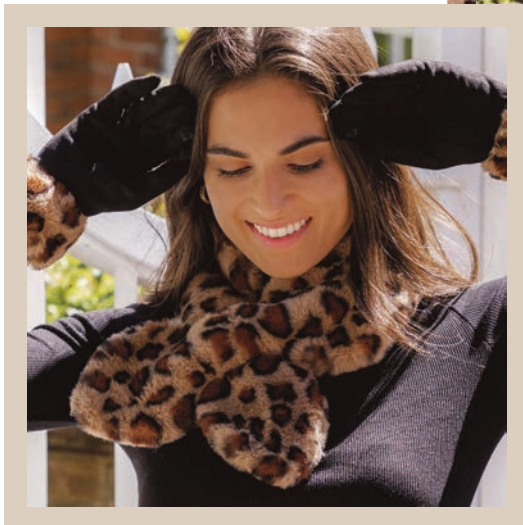

# SCARVES & ACCESSORIES

---

SC829CREAM £6.50  
HAT27WINTERWHITE £8.95  
G82WINTERWHITE £5.95

SC741 £4.95

SC804 £5.50, G29BROWN £4.50

SC830CINNAMON £6.50