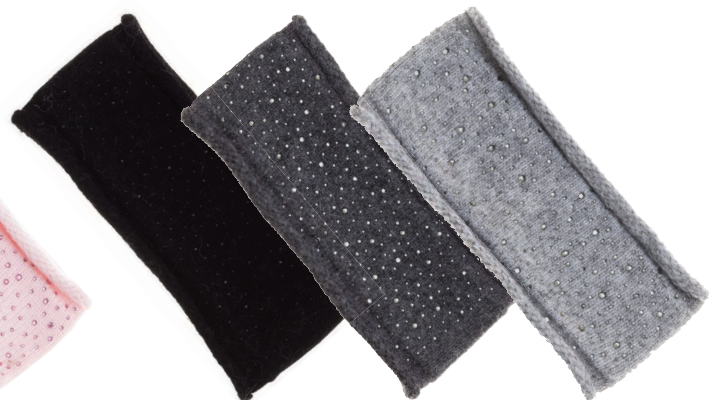

HAT42 £28.50 (pack of 6 assorted)
£4.75 (single)