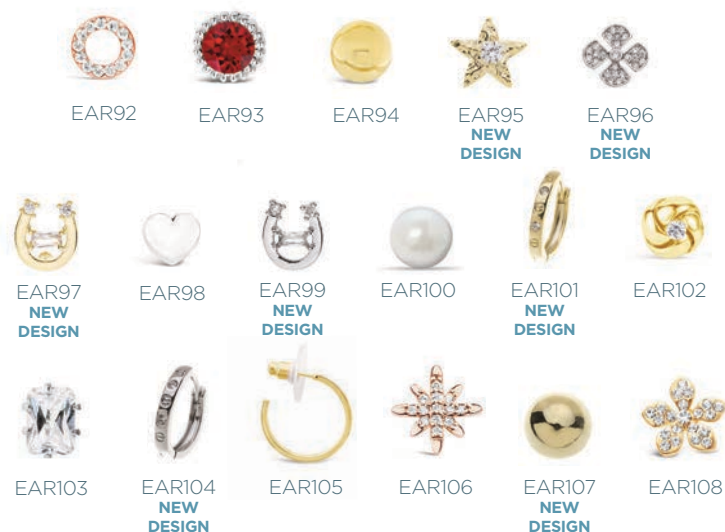

EARRINGS FOR SENSITIVE EARS

Revolving 4 sided counter top display unit - over 100 styles of earrings - all earrings packed in 3

Earrings shown at actual size

£3.95 per each pair of earrings

Our team of fashion experts have researched market trends and selected a range of top selling classic styles that appeal to a wide age group. All earrings are pierced and nickel safe. Guaranteed repeat purchases 12 months of the year.

8 WEEK SALE OR RETURN PROMOTION AVAILABLE ON DISPLAY STAND WITH 1 PIECE OF EACH.

If after 8 weeks you decide that the display is not suitable for you we will uplift the display and credit the unsold stock.

REVOLVING 4 SIDED COUNTER TOP DISPLAY UNIT

Display Unit contains only one of each style, 108 styles

£3.95 per each pair of earrings EARDISP £470 (Including Display Stand)

If you order a package with 2 pairs of earrings and a display stand, we supply the display free of charge

EARDISP2 £853 (With a FREE Display Stand)

REFILLS AVAILABLE IN PACKS OF 3.

Display unit measures 550mm high x 270mm wide x 240mm deep

EARRING BOX

If you would like to order a box for the sensitive earrings these can be ordered as code ring/stud box, £1.20 each