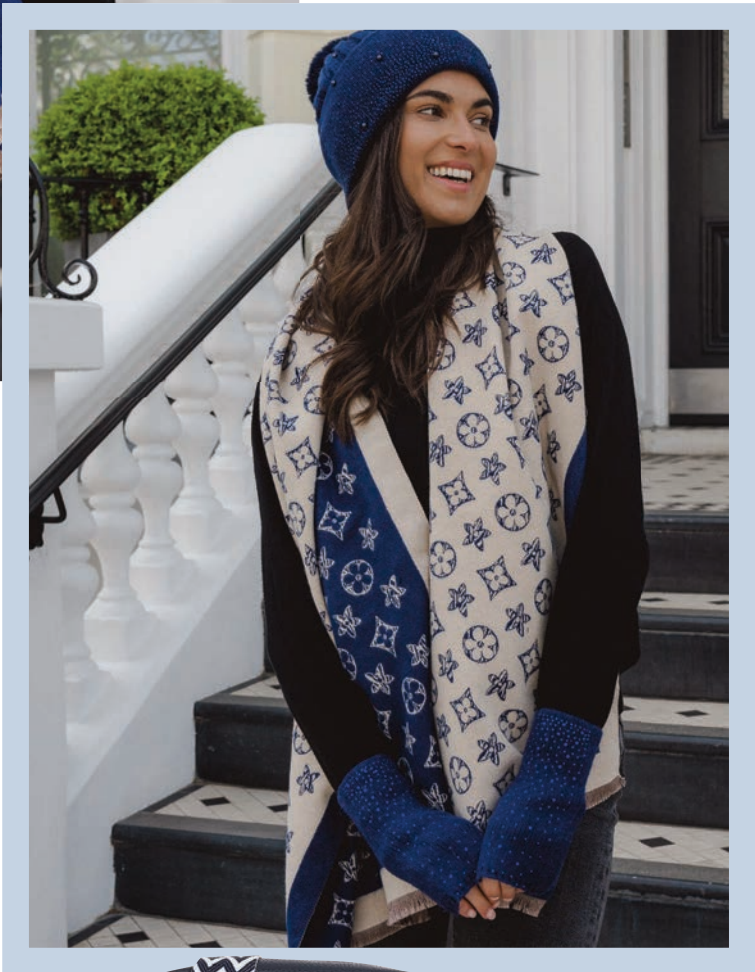

BEAUTIFUL  
**in blue**  
*from cool blue to dramatic  
tones of dark blue*

SC920NAVY £8.50  
HAT14NAVY £9.50  
G52NAVY £5.95

BAG23NAVY £8.50