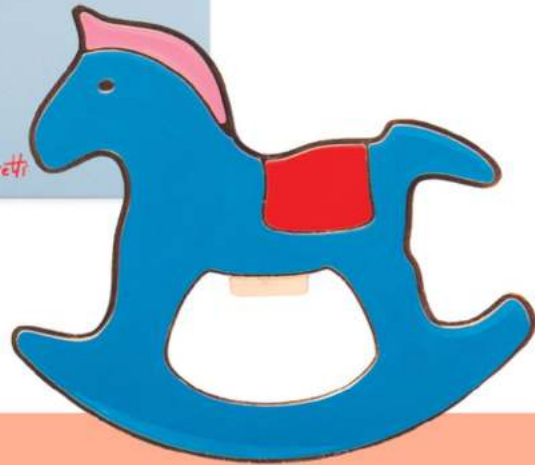

NEW

NEW

Cock Horse Magnetic Bottle Opener
Blue
Pack Qty: 6
Gift Sleeved
SKU: 122336

Cock Horse Magnetic Bottle Opener
Green
Pack Qty: 6
Gift Sleeved
SKU: 122335