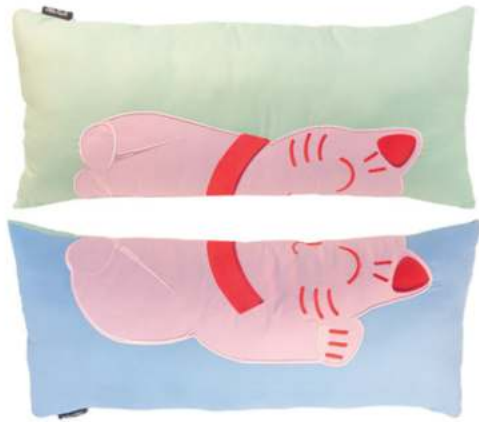

Double Sided Cushion
Lucky Cat
Pack Qty: 2
Swing Ticket
SKU: 122130