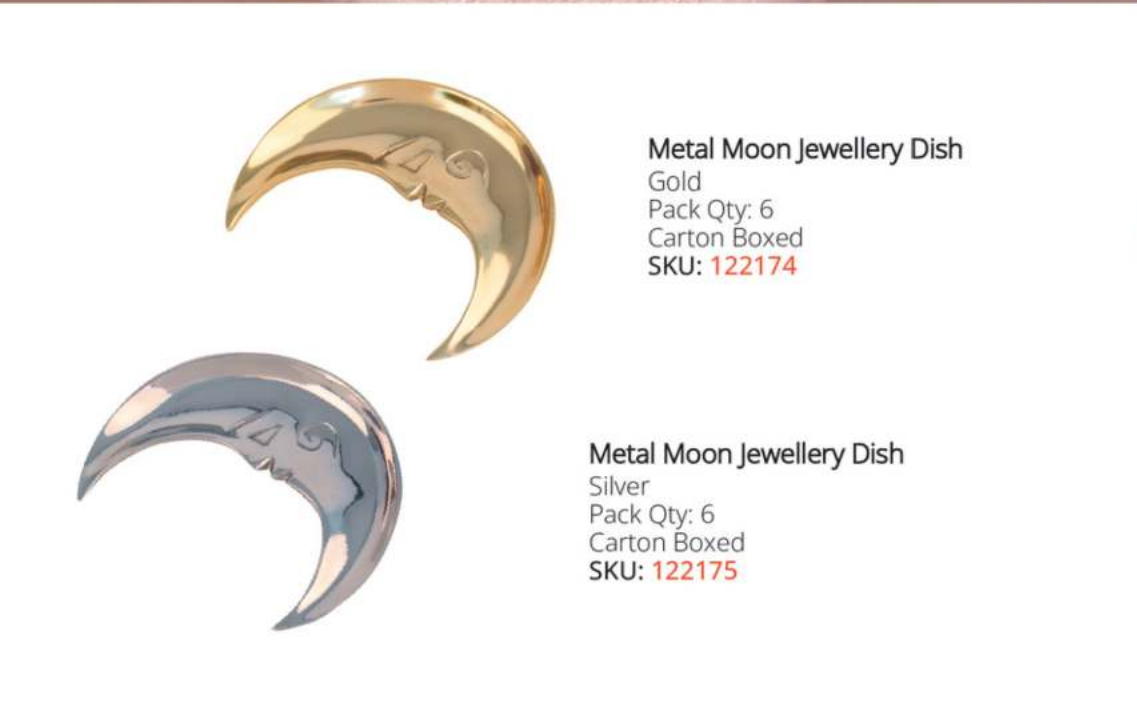

Natural Incense Sticks
2 of Each Fragrance
White Musk, Cinnamon, English Rose,
Frankincense, Sea Breeze, Bamboo
Pack Qty: 12
Swing Ticket
SKU: **122044**

Metal hand Jewellery Box
Gold
Pack Qty: 2
Carton Boxed
SKU: **122168**