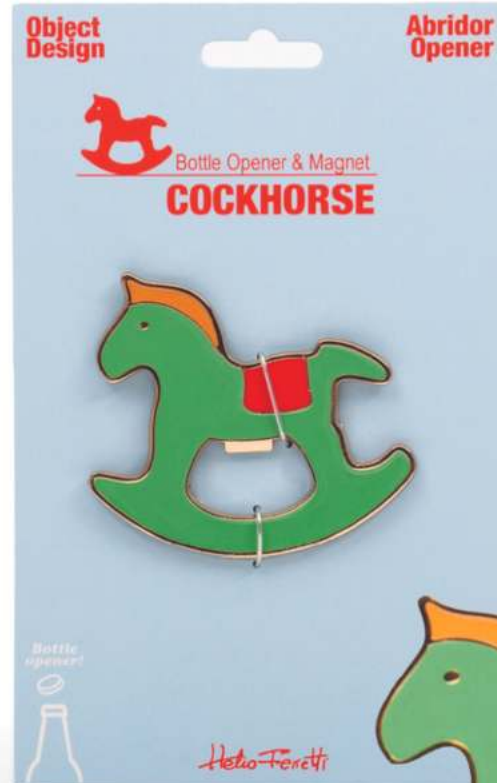

NEW

NEW

Cock Horse Magnetic Bottle Opener
Blue
Pack Qty: 6
Gift Sleeved
SKU: 122336

Cock Horse Magnetic Bottle Opener
Green
Pack Qty: 6
Gift Sleeved
SKU: 122335