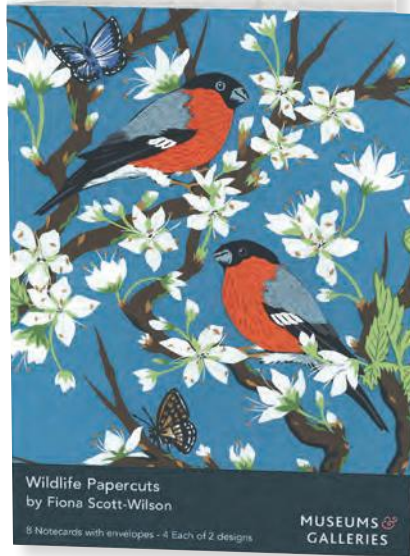

ERB 025
Fiona Scott-Wilson
Wildlife Papercuts
4 each of 2 designs