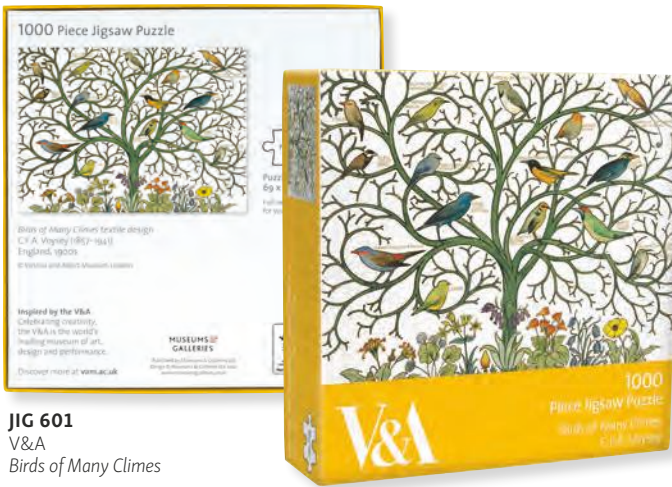

Our collection of quality 1000 piece jigsaws spans some of the best-selling imagery in the M&G range. Each jigsaw is an entertaining puzzle and piece of art in one.

JIG 625
TATE
Carnation, Lily, Lily, Rose

JIG 626
Brambly Hedge
Blackberry Picking

JIG 627
Lucy Crossmith
Wildlife Garden

Jigsaw Puzzles

Box: 200 x 200 x 55mm | 1000 Piece Jigsaw: 690 x 500mm | Unit: 3 | Trade Price: £6.66 | Unit Price: £19.98 | SRP: £15.99

1000 pieces | Branded box with colour inner liner | Printed insert sheet for reference

JIG 616
V&A
Cockatoo and Pomegranate

JIG 601
V&A
Birds of Many Climes

JIG 602
V&A
De Morgan Tiles

Jigsaw Puzzles

Box: 200 x 200 x 55mm | 1000 Piece Jigsaw: 690 x 500mm | Unit: 3 | Trade Price: £6.66 | Unit Price: £19.98 | SRP: £15.99