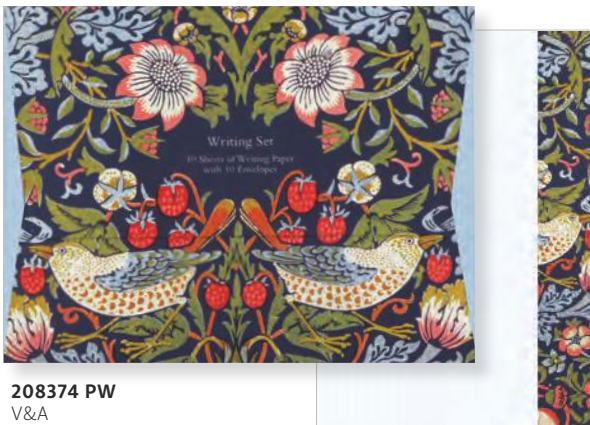

PW 059
Brambly Hedge
Sunset in the Meadow

PW 060
Annie Soudain
Midsummer Morning

PW 061
British School Illustration
Our British Trees

PW 062
Natural History Museum
Diplodocus

208374 PW
V&A
Strawberry Thief