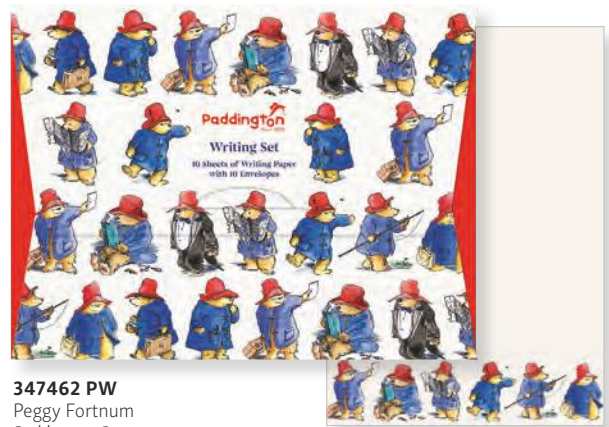

347462 PW
Peggy Fortnum
Paddington Bear