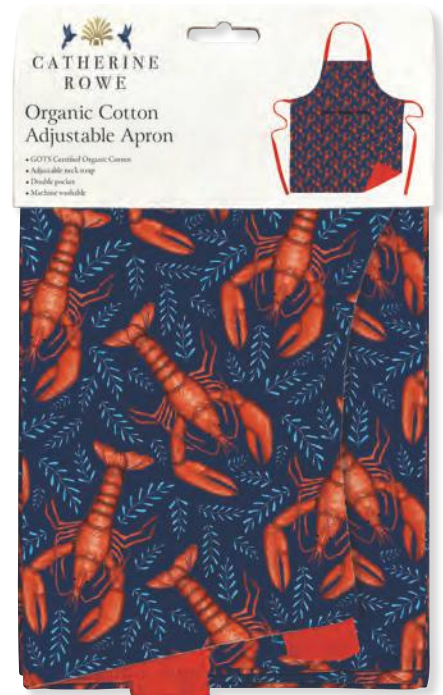

APR 007
Catherine Rowe
Lobsters