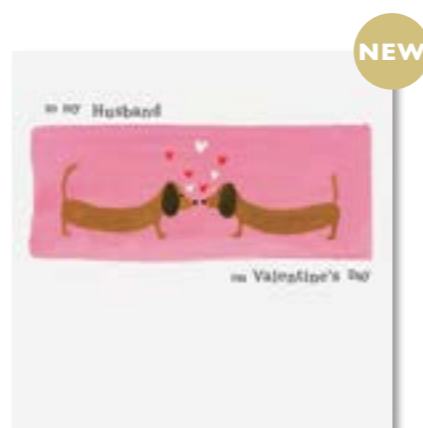

SIENNA VALENTINE'S DAY

SIENNA VALENTINE'S DAY

Card size – 150 x 150mm

SNV12