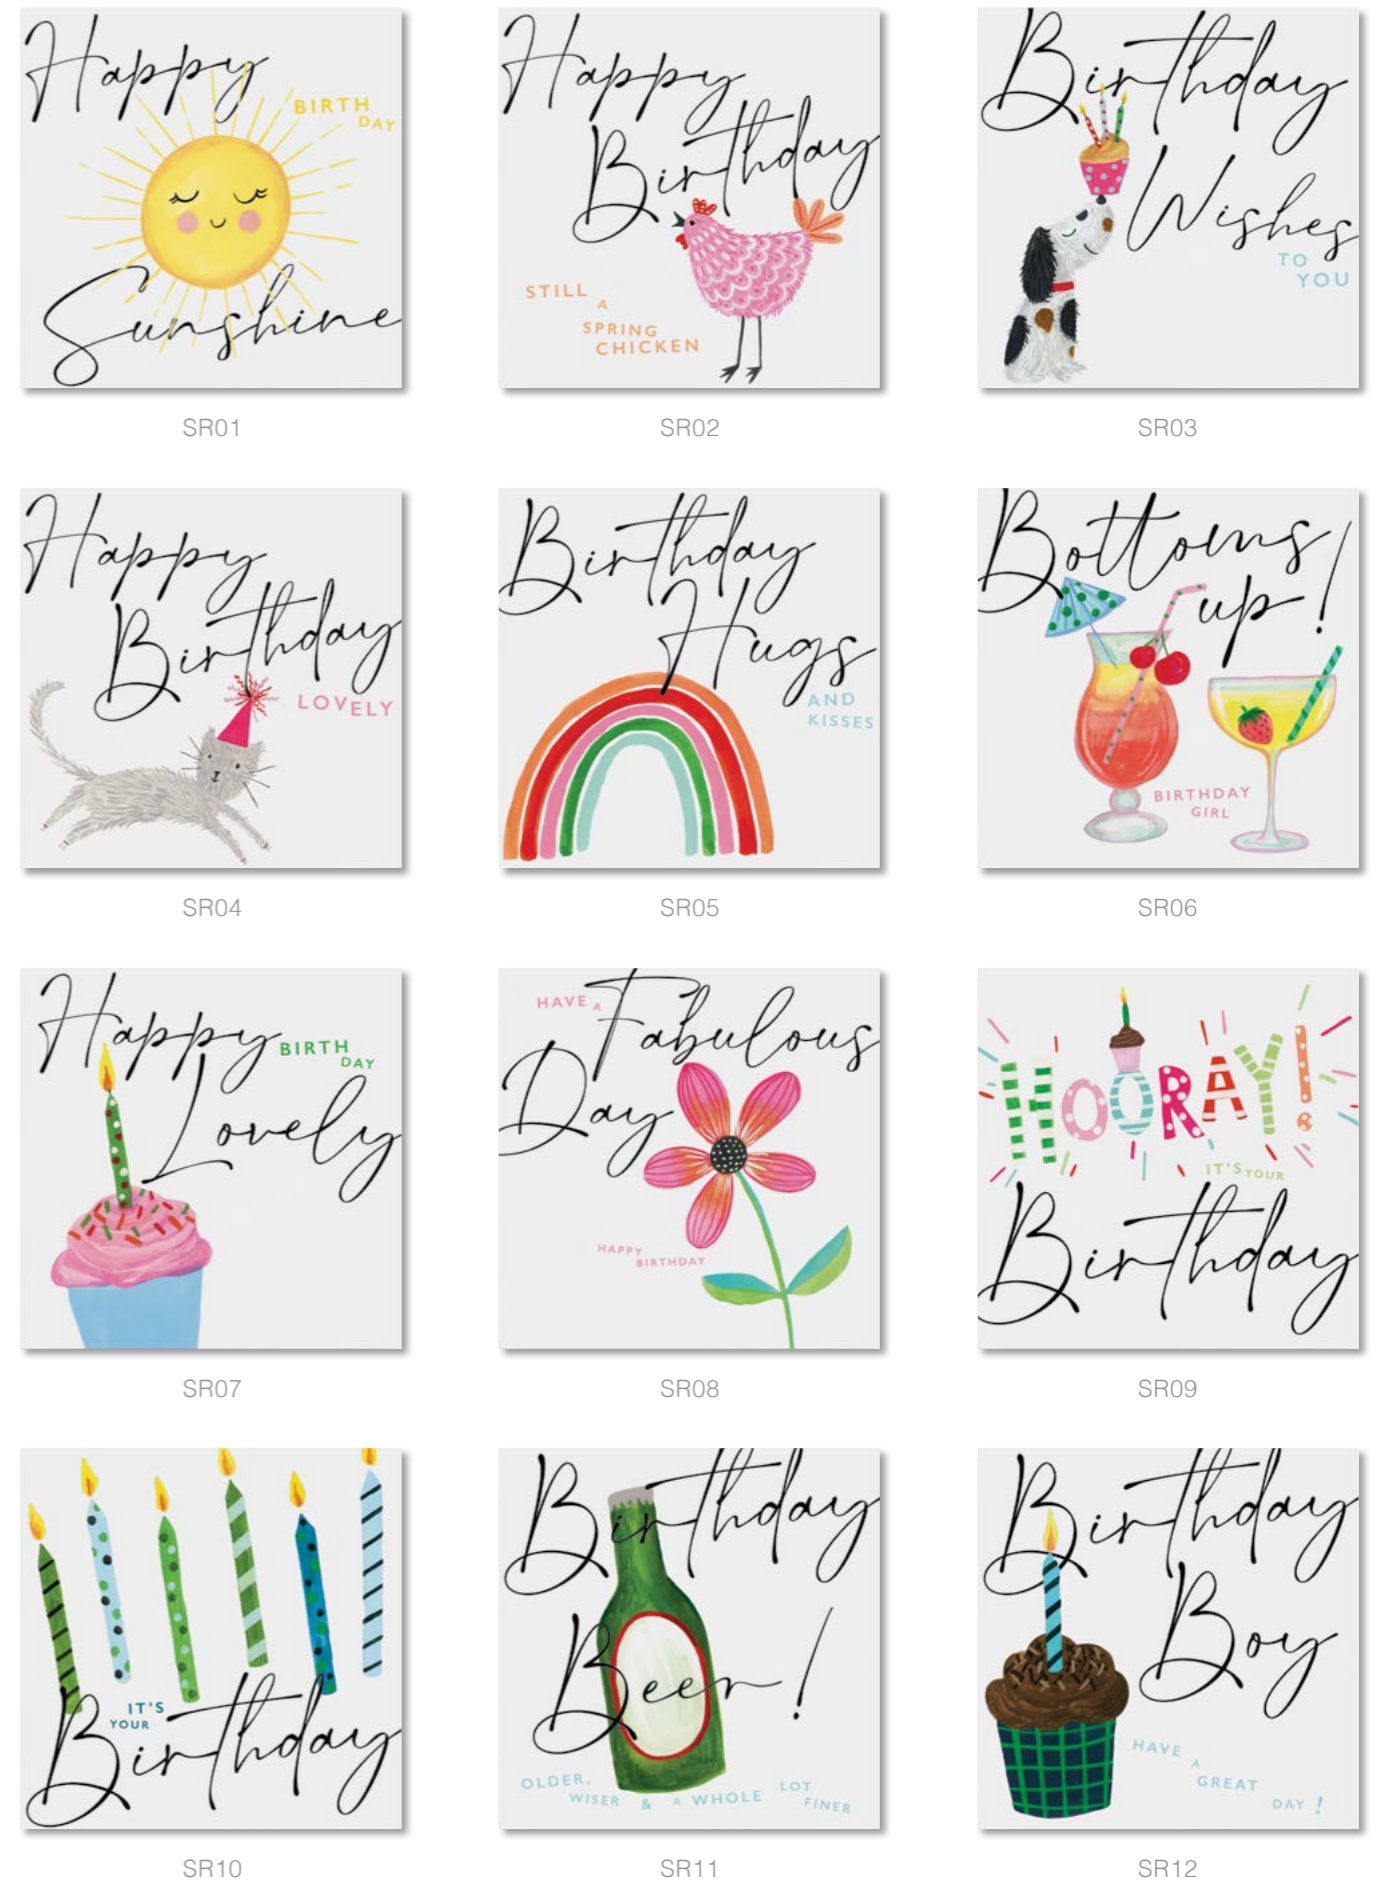

SERENDIPITY

Each card is teamed with a coordinating white envelope and packaged in a biodegradable, compostable bag or supplied unwrapped with a compostable band to keep the card and envelope together.