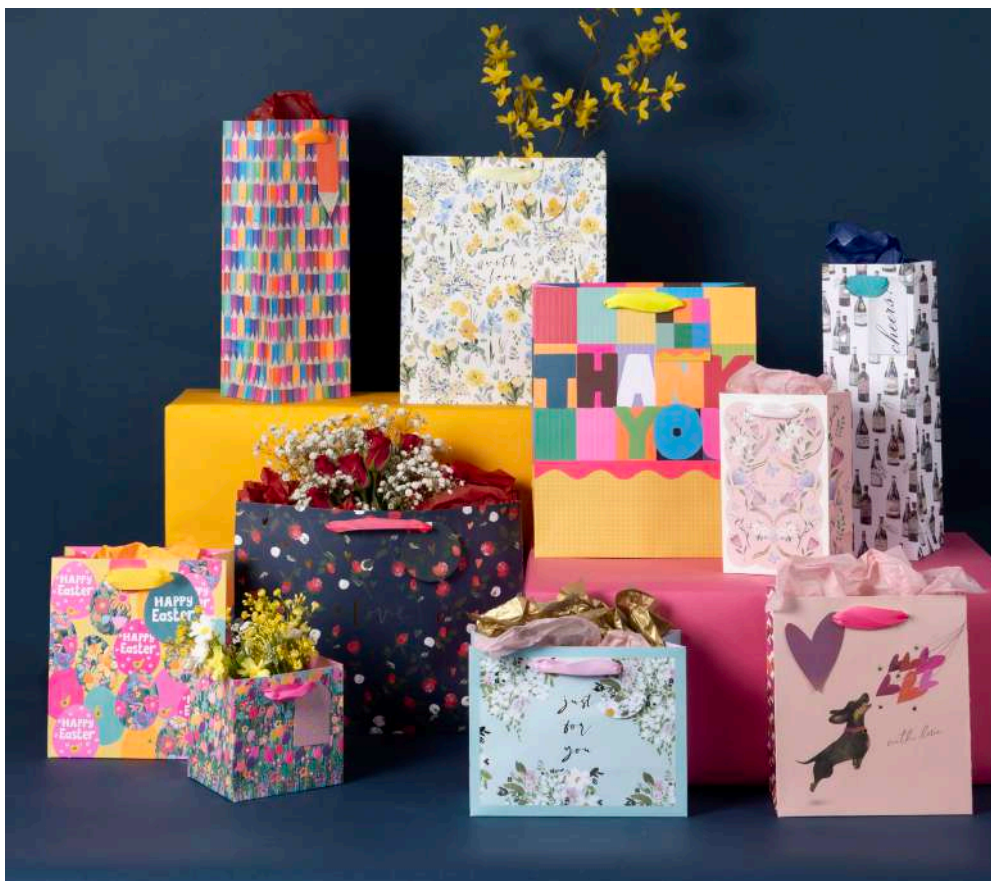

4FT STEPHANIE DYMENT DISPLAY

4FT JUNIORS DISPLAY

SPRING PACKAGES

We cover all seasons, so you never miss a sale.

Ask us about our no risk, low unit size, sale or return Spring packages which can be incorporated into your gift wrap displays at the key times of the year.