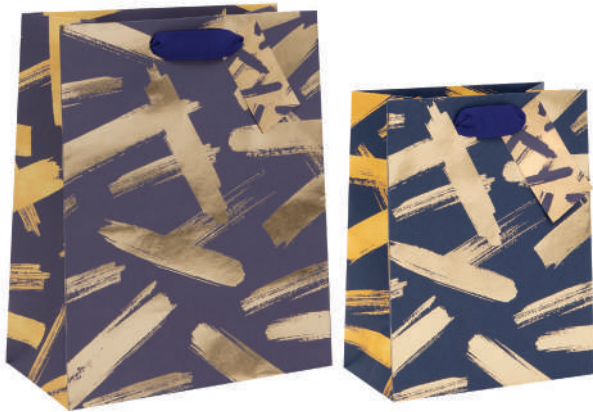

5 035327 458512

5 035327 458529

BOTTLE GBTC31

5 035327 458536

BRUSH STROKES COLLECTION (P)

MEDIUM GMC27

LARGE GLC27

HAPPY BIRTHDAY STRIPE COLLECTION (P)